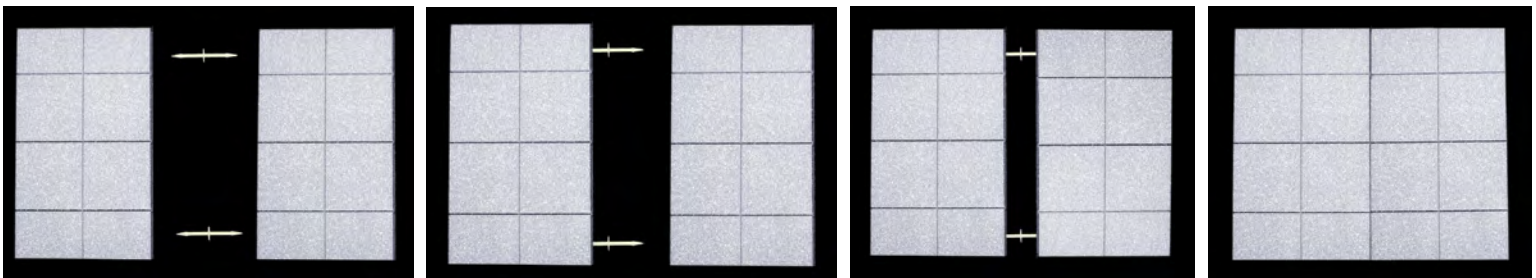

# Fastener Type **RAPTOR® Copula**

### BENEFITS

- ✓ Joins core material securely
- ✓ Repositionable
- ✓ Not visible at the surface
- ✓ Compatible with composite resins
- ✓ Clamping or gluing are not necessary
- ✓ Rapid, easy assembly
- ✓ No tools required
- ✓ Never rusts or corrodes
- ✓ Completely non-metal