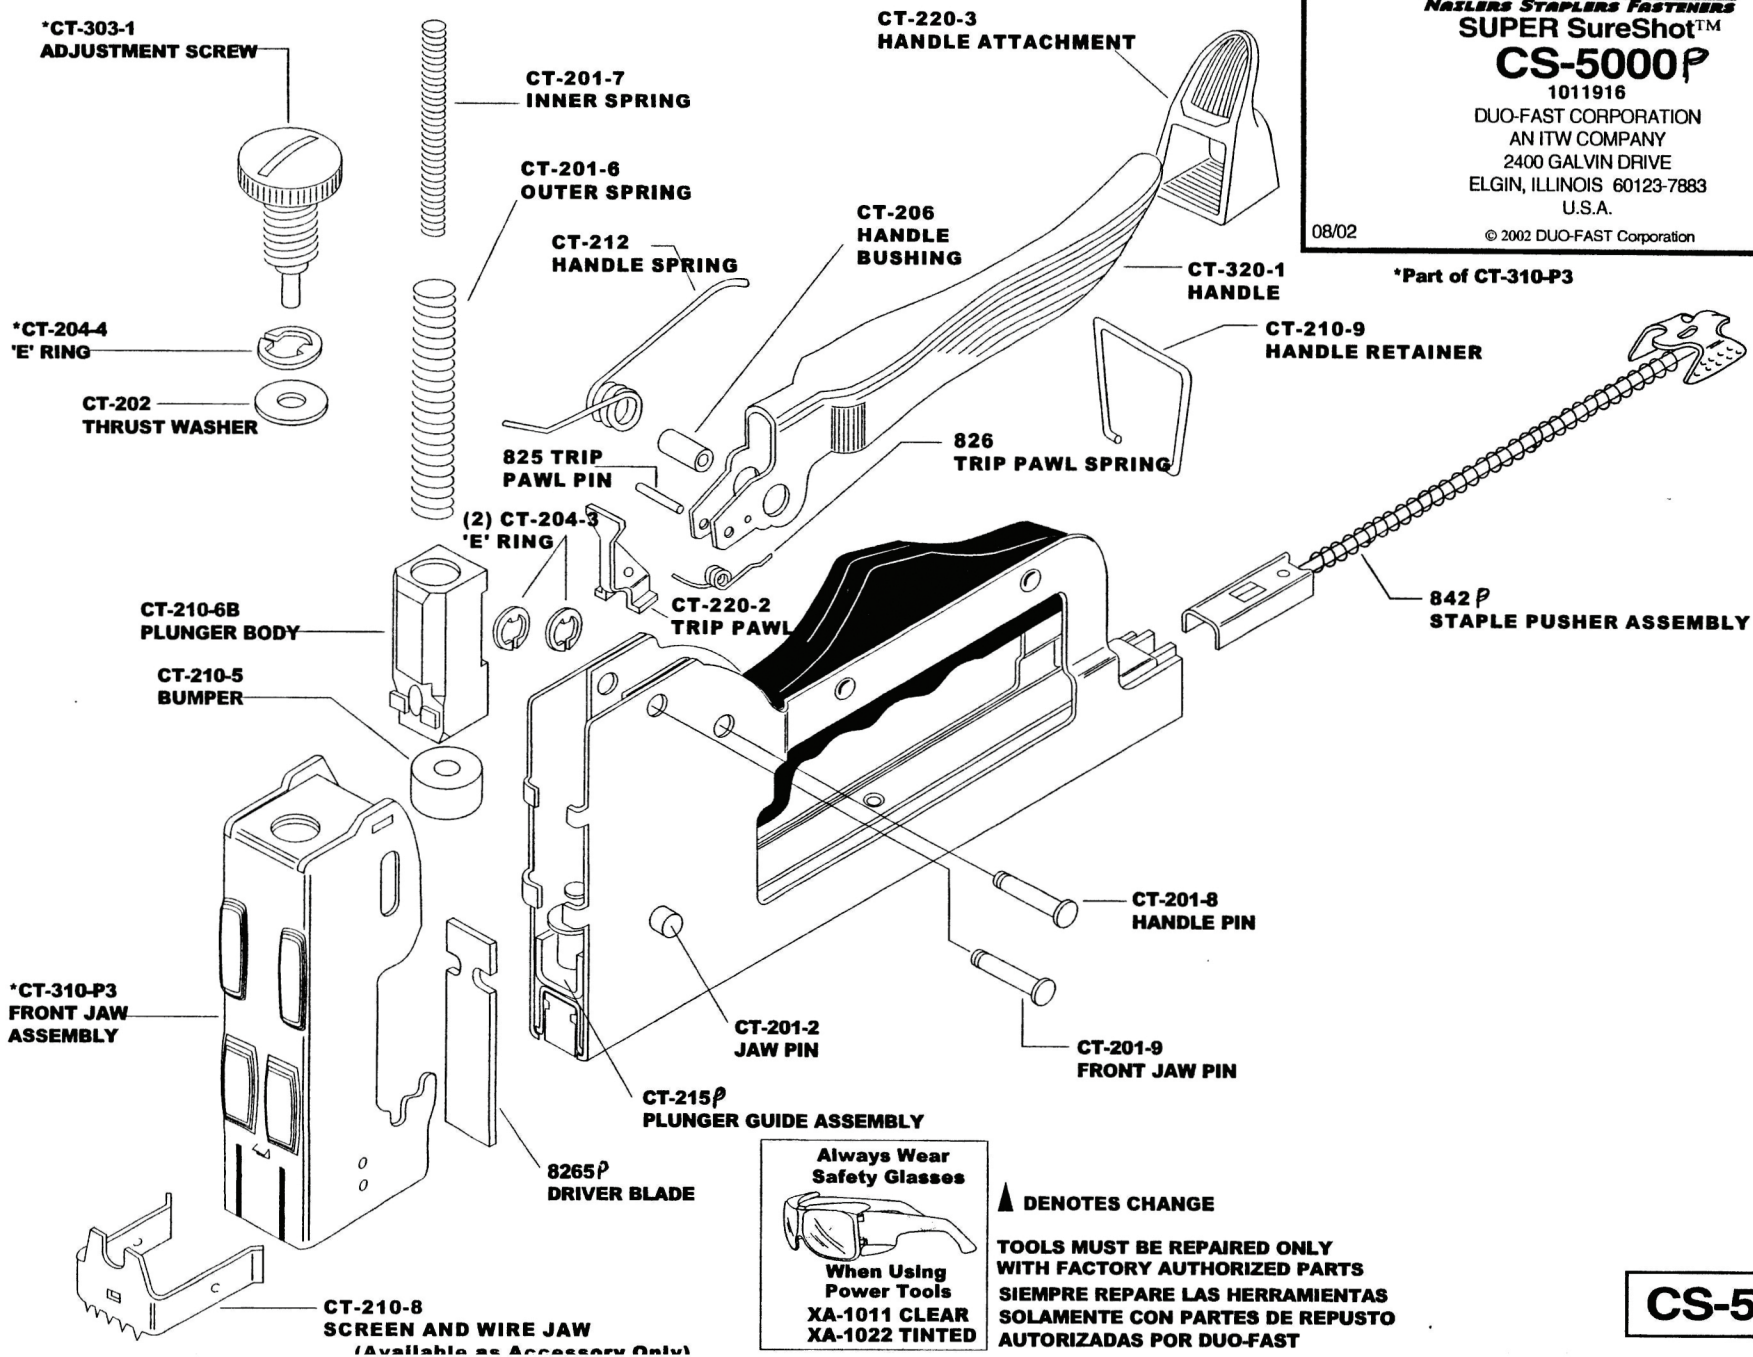

DUO-FAST

NAILERS STAPLERS FASTENERS

SUPER SureShot™

CS-5000P

1011916
DUO-FAST CORPORATION
AN ITW COMPANY
2400 GALVIN DRIVE
ELGIN, ILLINOIS 60123-7883
U.S.A.

08/02

© 2002 DUO-FAST Corporation

CS-186-5000

*Part of CT-310-P3

Always Wear
Safety Glasses

When Using
Power Tools
XA-1011 CLEAR
XA-1022 TINTED

▲ DENOTES CHANGE

TOOLS MUST BE REPAIRED ONLY
WITH FACTORY AUTHORIZED PARTS
SIEMPRE REPARE LAS HERRAMIENTAS
SOLAMENTE CON PARTES DE REPUESTO
AUTORIZADAS POR DUO-FAST

CS-5000P